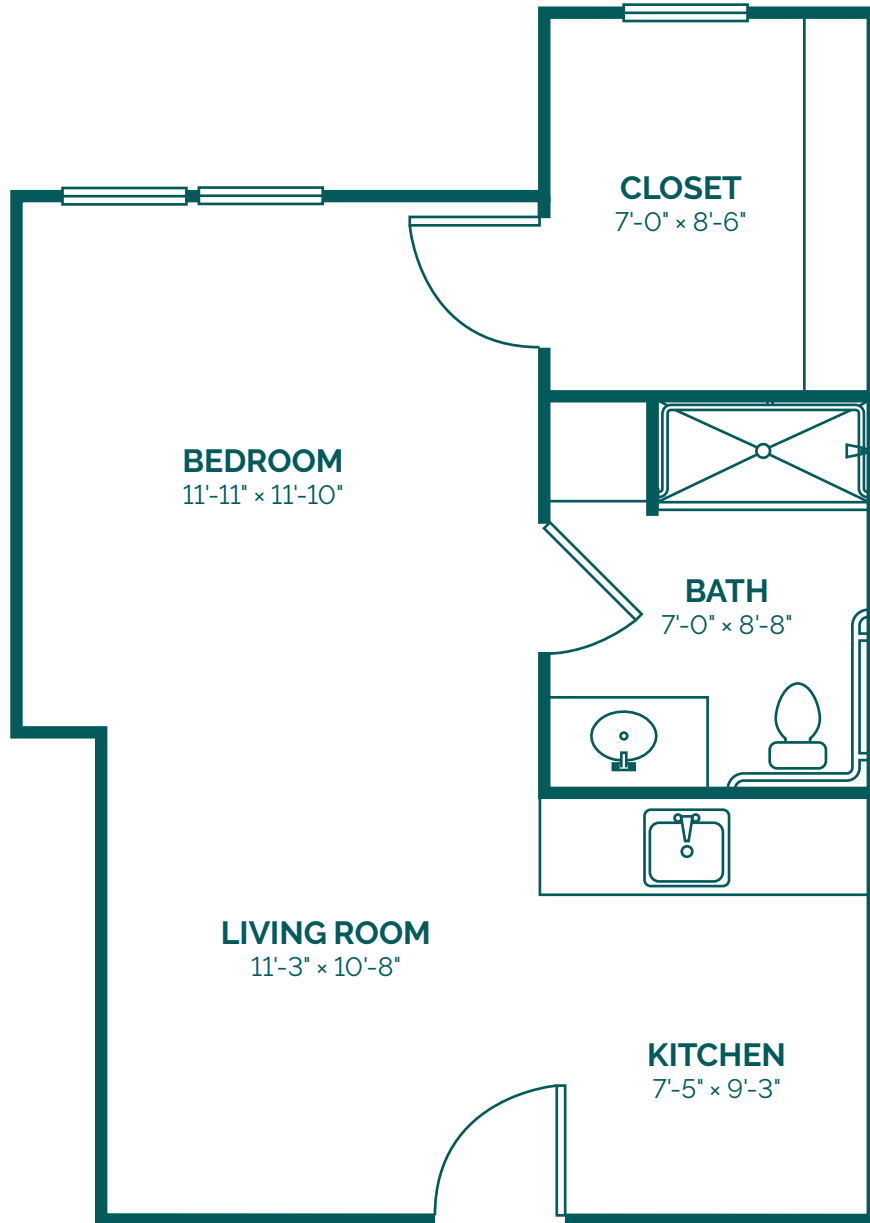

Village ON THE *Park*
Bentonville

Cottages | Assisted Living | Memory Care

Actual floor plan layouts and square footage may vary.

Ouachita (MC)

Studio | 455 Sq. Ft.