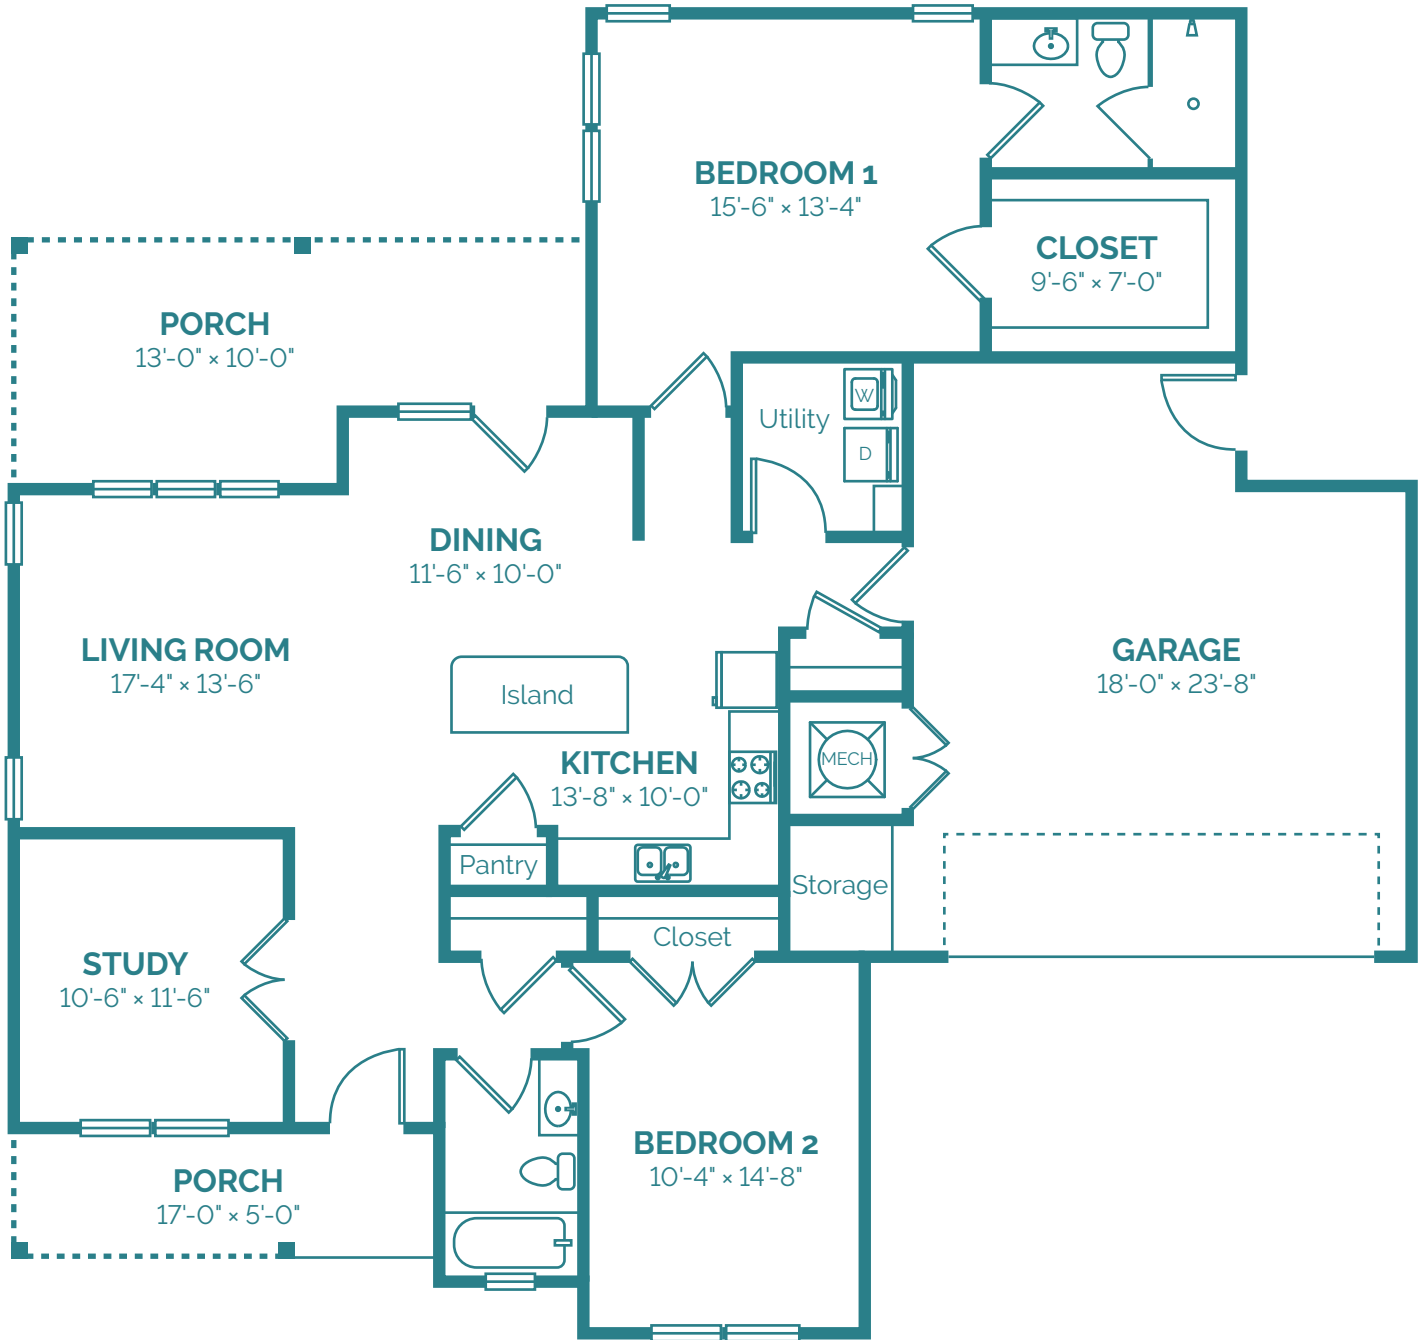

Village ON THE Park

Bentonville

Cottages | Assisted Living | Memory Care

Actual floor plan layouts and square footage may vary.

Bella Vista

Cottage | 1454 Sq. Ft.

LIVE LIFE WELL®