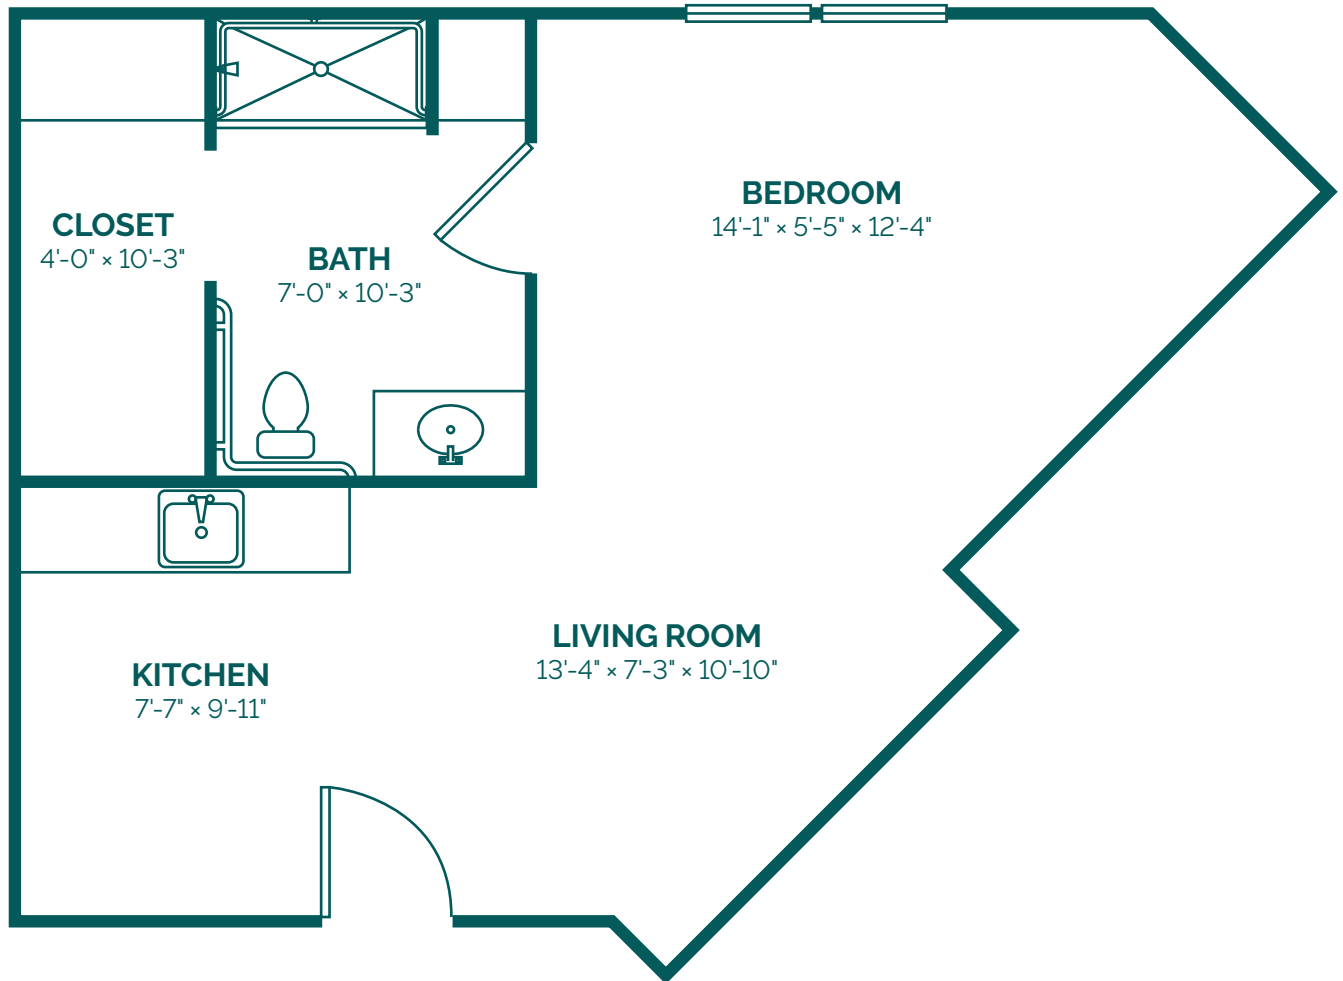

Village ON THE *Park*
Bentonville

Cottages | Assisted Living | Memory Care

Actual floor plan layouts and square footage may vary.

Pleasant Grove

Studio | 486 Sq. Ft.

LIVE LIFE WELL®