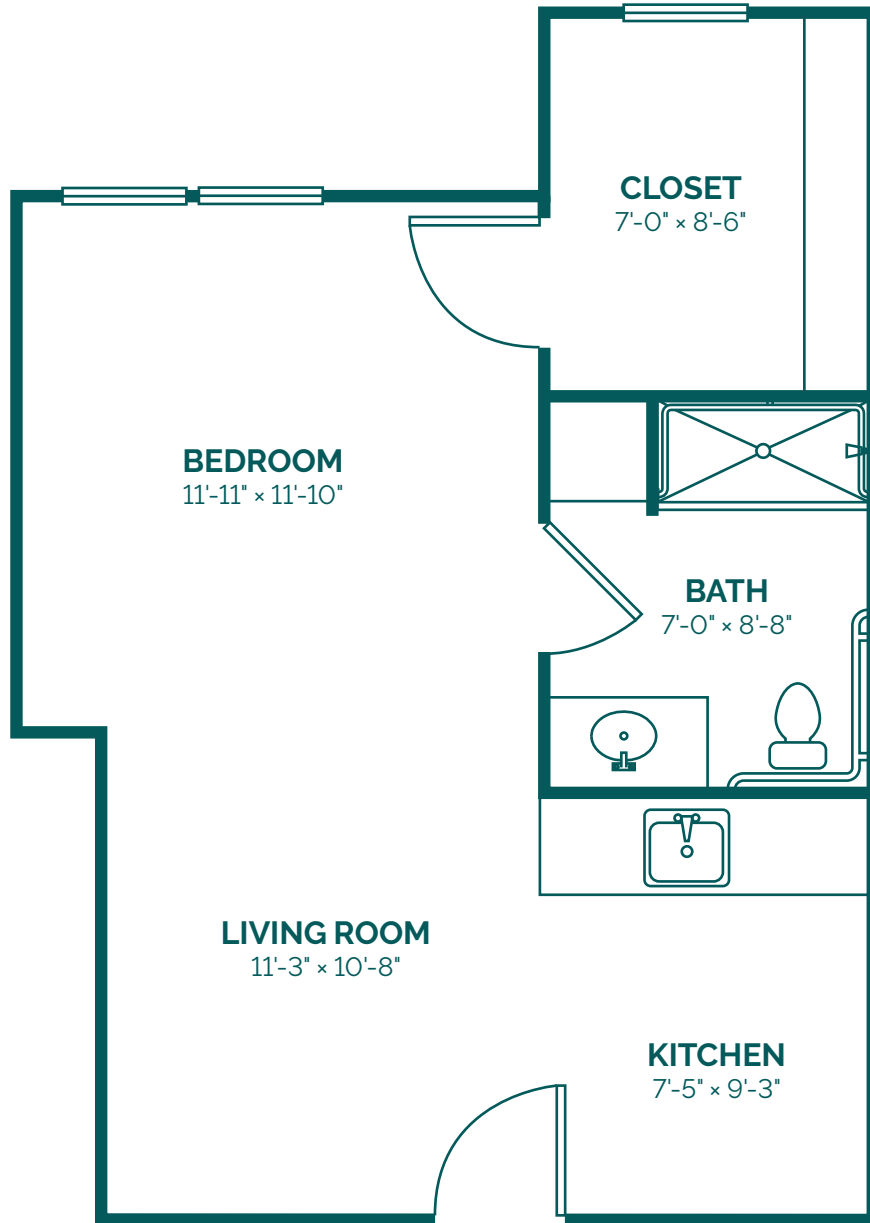

Village ON THE *Park*
Bentonville

Cottages | Assisted Living | Memory Care

Actual floor plan layouts and square footage may vary.

Ouachita

Studio | 455 Sq. Ft.