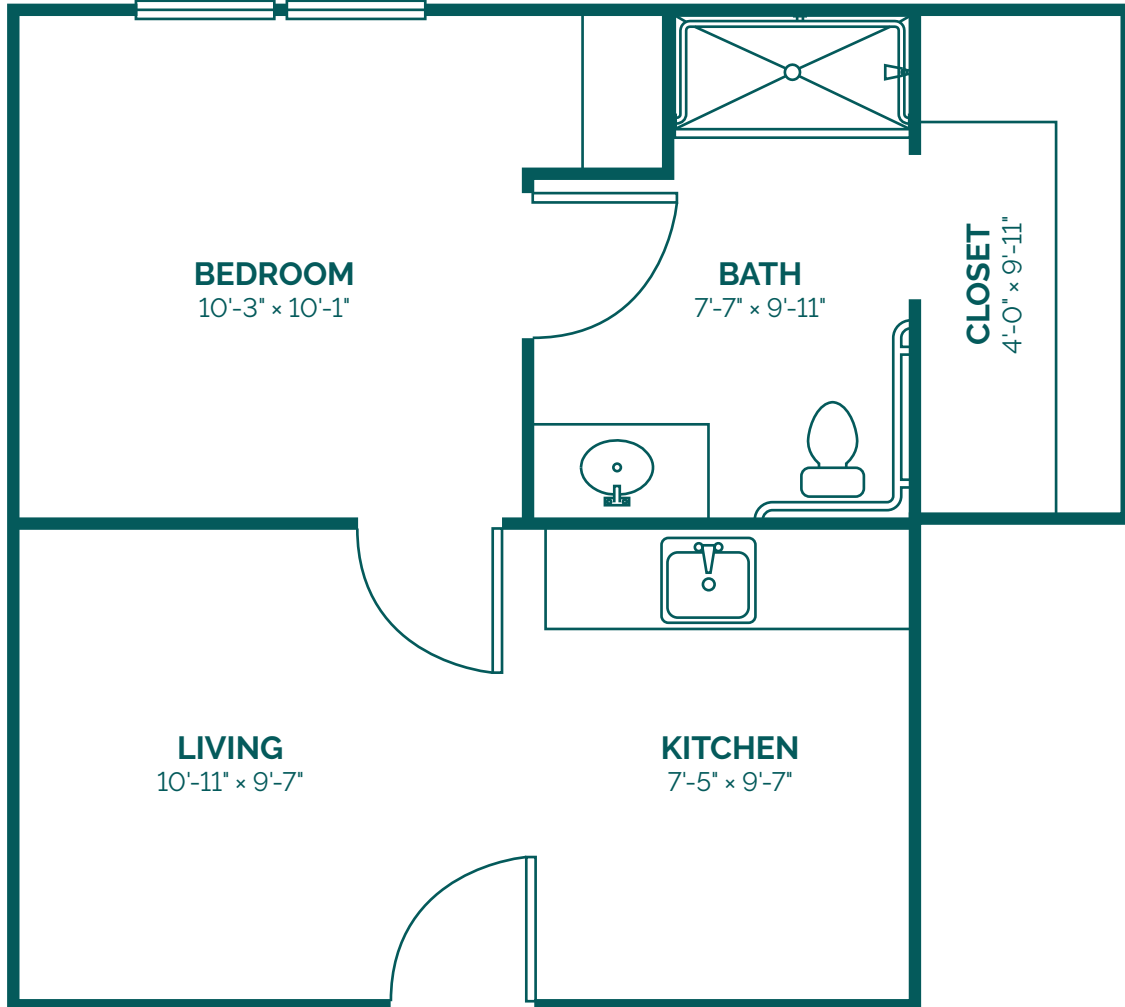

Village ON THE Park

Bentonville

Cottages | Assisted Living | Memory Care

Actual floor plan layouts and square footage may vary.

Bridgewater

1 Bedroom | 414 Sq. Ft.

LIVE LIFE WELL®